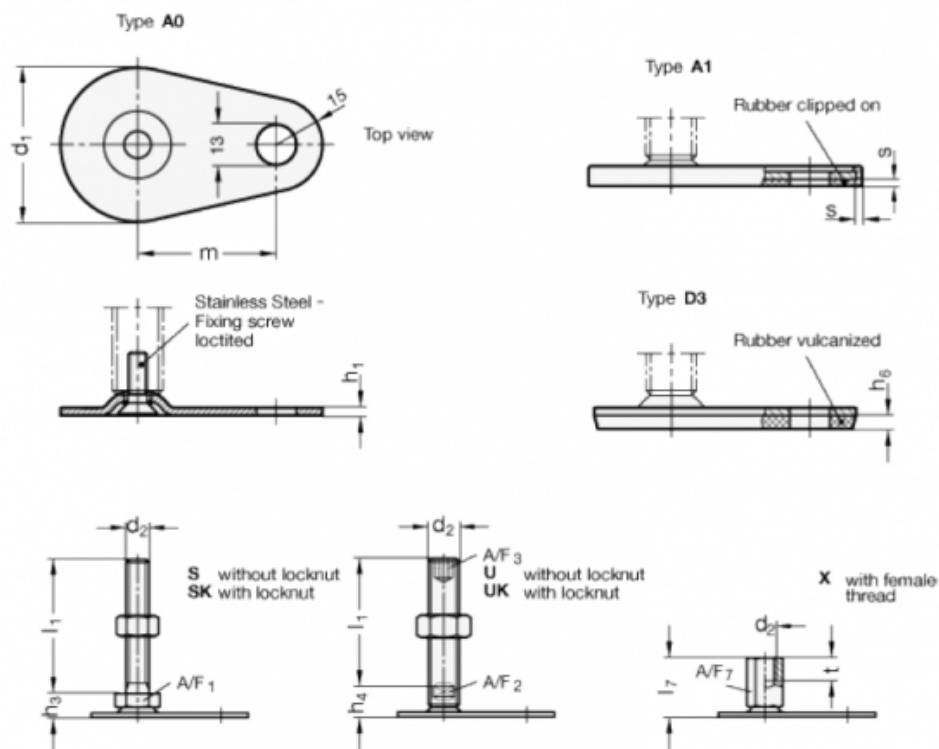

Article number: 204260M840A1SK
 Description: E+G levelling foot
 GN 42-60-M8-40-A1-SK
 Note: SK With nut, External hexagon at the bottom

Measures

A/F1 = 17	s = 2
d1 = 60	
d2 = M8	
h1 = 2.5	
h3 = 11	
h6 =	
l1 = 40	
m = 50	